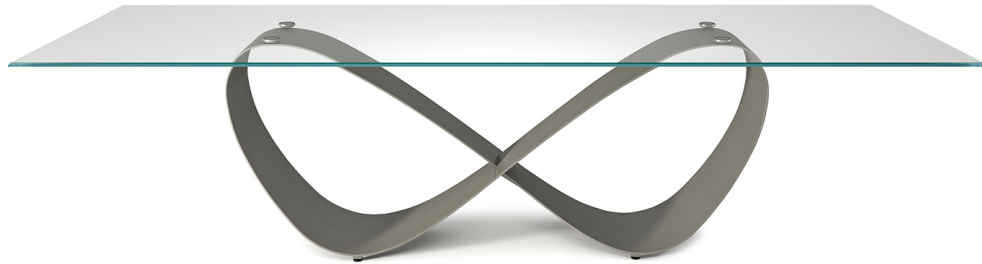

BUTTERFLY

Product description

Table with base in titanium (GFM11) or bronze (GFM18) embossed lacquered steel, Brushed Bronze or Brushed Grey lacquered steel. Top in 15mm clear, extra clear or extra clear glass with reversed bevelled edges. The top is laid on the base.

BUTTERFLY

Dimension

BUTTERFLY

Finishes: base

metal

brushed bronze

brushed grey

GFM11 titanium
embossed

GFM18 bronze
embossed

Finishes: top

glass

bevelled extra
clear

clear

extra light
transparent