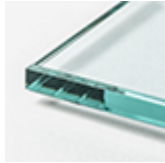

BUTTERFLY

Product description

Table with base in titanium (GFM11) or bronze (GFM18) embossed lacquered steel, Brushed Bronze or Brushed Grey lacquered steel. Top in 15mm clear, extra clear or extra clear glass with reversed bevelled edges. The top is laid on the base.

GFM18 bronze
embossed

Finishes: top

glass

bevelled extra
clear

clear

extra light
transparent