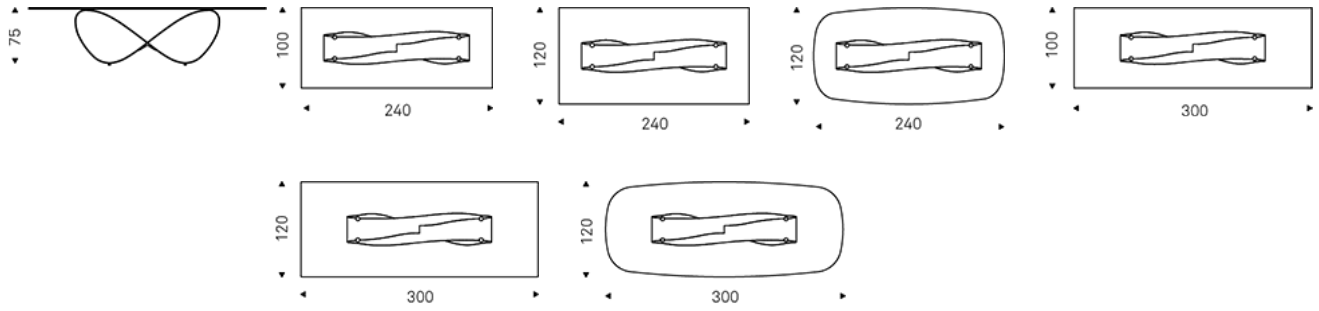

BUTTERFLY

Product description

Table with base in titanium (GFM11) or bronze (GFM18) embossed lacquered steel, Brushed Bronze or Brushed Grey lacquered steel. Top in 15mm clear, extra clear or extra clear glass with reversed bevelled edges. The top is laid on the base.

BUTTERFLY

Dimension

BUTTERFLY

Finishes: base

metal

brushed bronze

brushed grey

GFM11 titanium
embossed