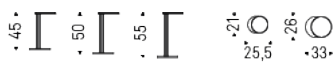

STING

Dimension