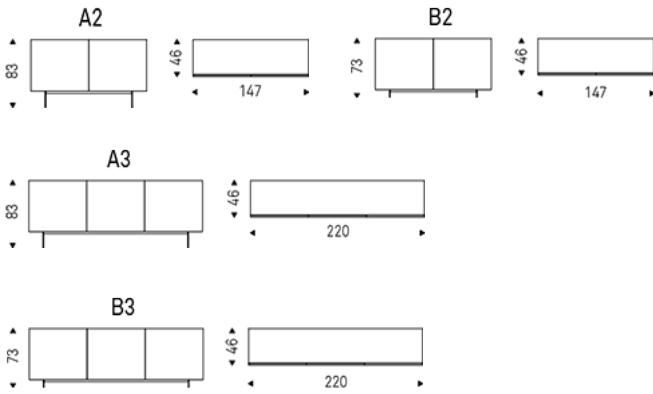

### Product description

Sideboard 2 or 3 doors in matt white (OP7), matt graphite (OP69) or titanium (M11) lacquered wood. Doors in extra clear glass with artistic decorative printing in two different colours (CY01, CY02) and embossed titanium (GFM11) aluminum profiles. Polished stainless steel feet, matt white (OP71) or graphite (OP69) varnished. Internal clear glass shelves. Optional: internal drawer in each door. Optional: extra clear glass top with artistic decorative printing in two different colours (CY01, CY02) matching the doors colour.

## Dimension