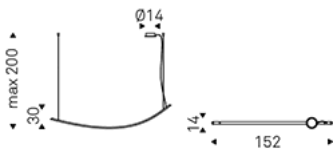

KATANA

Product description

Ceiling lamp in titanium (GFM11) embossed lacquered steel frame. Ceiling plate in titanium (GFM11) and black (GFM73) embossed lacquered steel. Led lights. Optional: remote control and dimmer.

KATANA

Dimension

1 UP

1 DOWN

L UP

L DOWN

Socket 2/4

KATANA