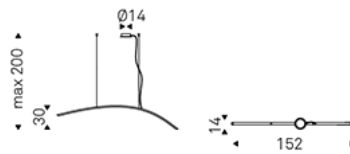

KATANA

Product description

Ceiling lamp in titanium (GFM11) embossed lacquered steel frame. Ceiling plate in titanium (GFM11) and black (GFM73) embossed lacquered steel. Led lights. Optional: remote control and dimmer.

KATANA

Dimension

1 UP

1 DOWN

L UP

L DOWN

Socket 2/4

KATANA