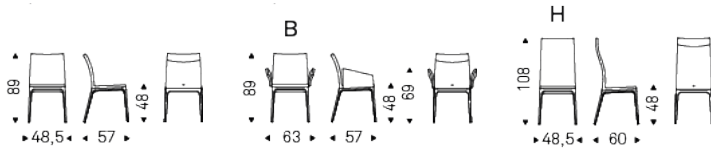

ARCADIA

Product description

Chair with or without arms with frame in natural beech (F1), Canaletto walnut (FNC), wenghè (FW), matt white (OP7) or black (OP17) stained beech. Cover in fabric, synthetic nubuck, micro nubuck, soft leather or synthetic leather as per sample card. The cover is not removable.

ARCADIA

Dimension

ARCADIA

Finishes: base

wood

F1 natural
stained beech

FNC walnut
canaletto
stained beech

FW dark wenghè
stained beech