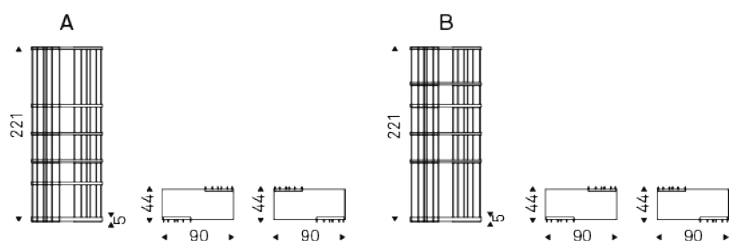

ARSENAL

Product description

Modular bookcase with frame in titanium (GFM11), graphite (GFM69), white (GFM71) or black (GFM73) embossed lacquered steel. Shelves in Canaletto walnut (NC) or burned oak (RB) or embossed graphite (GF69) or white (GF71) painted wood. The frame can be assembled right or left.

ARSENAL

Dimension

ARSENAL

Finishes: frame

metal

GFM11 titanium embossed

GFM69 graphite embossed

GFM71 white embossed