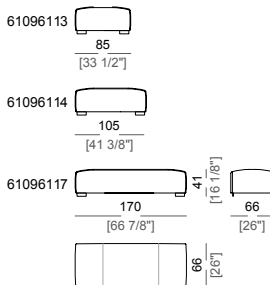

Chaiselong SLIM with right or left short arm
Chaise lounge SLIM dx o sx

Chaiselong LARGE with right or left short arm
Chaise lounge LARGE dx o sx

Dormeuse
Dormeuse

Pouf
Pouf