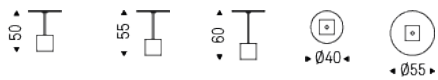

AXO

Product description

Coffee table with base in black (OP17) or white (OP71) painted steel, chromed (08) stem and top in tempered clear glass.

AXO

Dimension

AXO

Finishes: base

metal