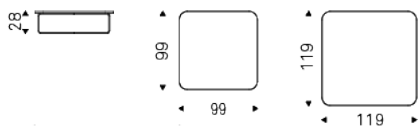

BENNY

Product description

Coffee table with frame in embossed titanium (GFM11) or black (GFM73) lacquered steel, or with base in Bronze and Brushed Bronze top frame. Mirrored bronze glass top.

BENNY

Dimension