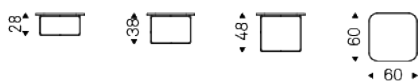

BENNY

Product description

Coffee table with frame in embossed titanium (GFM11) or black (GFM73) lacquered steel, or with base in Bronze and Brushed Bronze top frame. Mirrored bronze glass top.

BENNY

Dimension