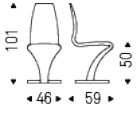

BETTY

Dimension