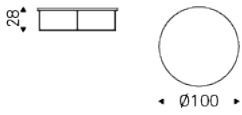

BILLY KERAMIK

Dimension