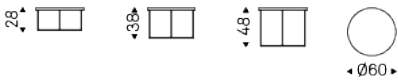

BILLY KERAMIK

Dimension