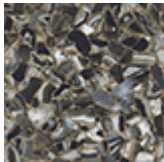

BILLY KERAMIK

Product description

Coffee table with frame in embossed titanium (GFM11) or black (GFM73) lacquered steel, or with base in Bronze and Brushed Bronze top frame. Marmi Calacatta (KM01), Alabastro (KM02), Ardesia (KM04), matt Portoro (KM07), glossy Portoro (KM08), Emperador (KM10), Makalu (KM11), Arenal (KM13) or Zefiro (KZ20) ceramic top.

Finishes: top

Marmi ceramic

KM01 Calacatta

KM02 Alabastro

KM04 Ardesia

KM07 matt Portoro

KM08 glossy Portoro

KM10 Emperador

KM11 Makalu

KM13 Arenal

KZ ceramic

KZ20 Zefiro