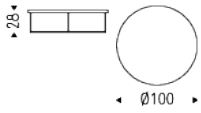

BILLY WOOD

Dimension