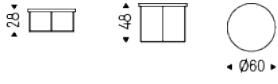

BILLY WOOD

Dimension