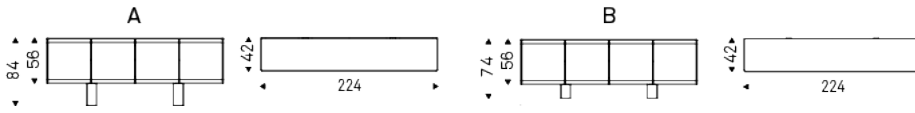

BOUTIQUE

Product description

Sideboard with frame and feet in black embossed lacquered steel (GFM73), doors and sides in fumé glass with stripes in black painted glass. Top and bottom in black painted frosted glass, internal back covered and quilted in soft leather or synthetic leather as per sample card. Internal shelf in fumé glass. LED light.

BOUTIQUE

Dimension

BOUTIQUE

Finishes: frame

metal

GFM73 black
embossed

Finishes: doors

glass