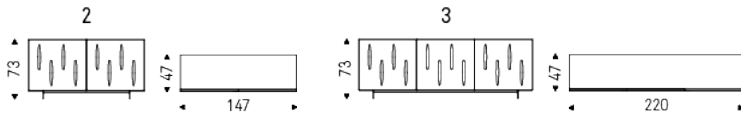

CARNABY

Product description

Sideboard 2 or 3 doors lacquered glossy moka (L4), glossy white (L7), matt white (OP7), matt graphite (OP69) or titanium (M11). Doors in smoked grey or bronze convex mirrored glass with embossed titanium (GFM11) aluminum profiles. Polished stainless steel feet, matt graphite (OP69) or white (OP71) varnished. Internal clear glass shelves. Optional: internal drawer in each door. Optional: mirrored glass top matching the doors colour.

CARNABY

Dimension

CARNABY

Finishes: frame

wood

L4 polished
moka lacquered

L7 polished
white lacquered

M11 titanium