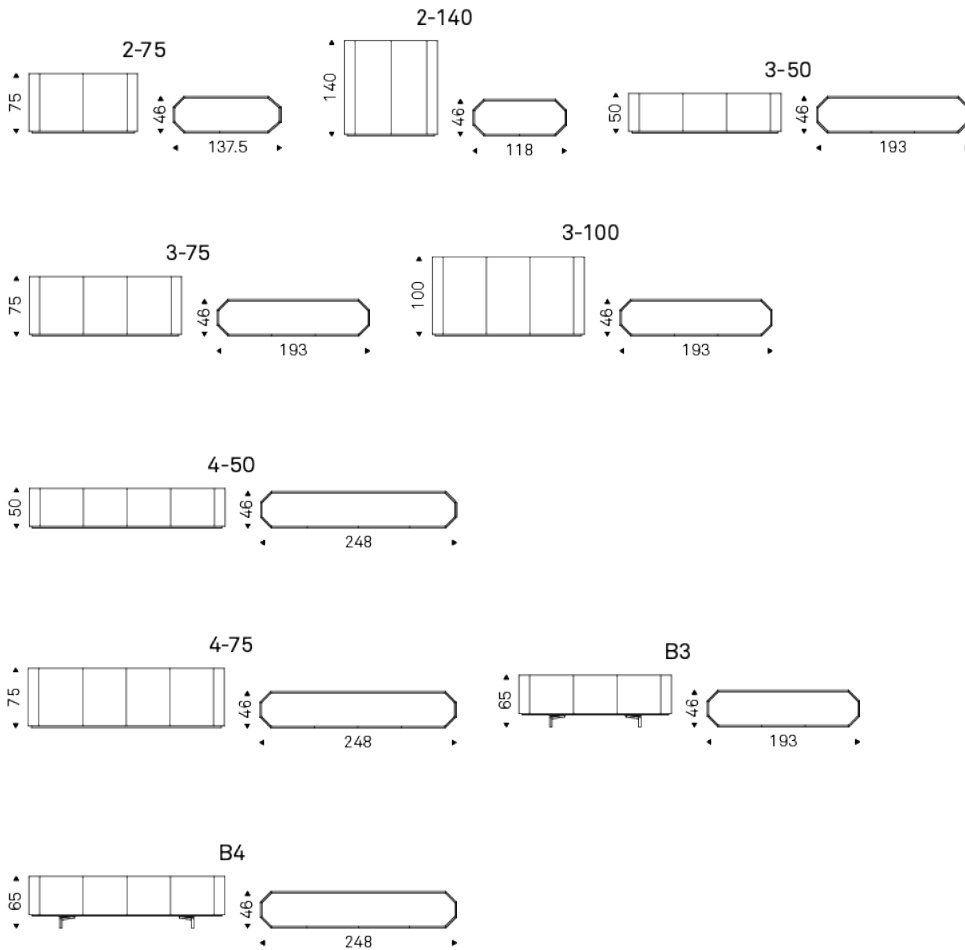

## Product description

Sideboard in matt white lacquered (OP7) or titanium (M11) wood. Top in extra clear white or bronze mirrored glass. Internal clear glass shelves. B version with chrome (08) steel base or matt graphite (OP69) or white (OP71) varnished.

## Dimension