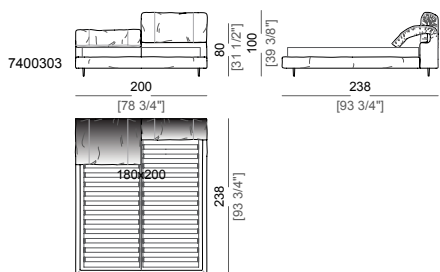

Crazy Dream

Structure: wood. Slatted base.

Frame upholstery: expanded polyurethane D40 covered with synthetic lining 230gr.

Headboard upholstery: expanded polyurethane D28; outer cover in 100% down proof white cotton filled with 100% natural goose down and quilted synthetic lining 230gr.

Height: 20 cm (slatted base), 30 cm (bedframe).

Feet: metal, finishes: micaceous brown or titanium.

Covers with the following thick fabrics will be supplied without stitching, as indicated in the drawing "A":

Imbottitura fusto testiera: poliuretano espanso D28, rivestito con cotone 100% antipiuma bianco riempito in piuma naturale 100% e con Tomana trapuntata 230gr.

Altezze: 20 cm (piano rete), 30 cm (giroletto).

Bed
Letto

Bed
Letto

Bed
Letto

Bed (US King Size)
Letto (US King Size)