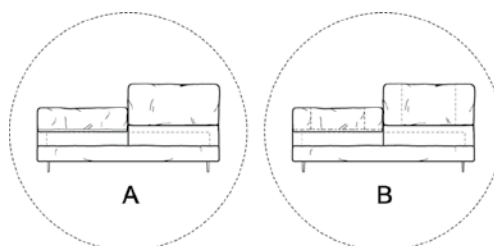

Structure: wood. Slatted base.

Frame upholstery: expanded polyurethane D40 covered with synthetic lining 230gr.

Headboard upholstery: expanded polyurethane D28; outer cover in 100% down proof white cotton filled with 100% natural goose down and quilted synthetic lining 230gr.

Height: 20 cm (slatted base), 30 cm (bedframe).

Feet: metal, finishes: micaceous brown or titanium.

Covers with the following thick fabrics will be supplied without stitching, as indicated in the drawing "A":

- Vintage,
- Duchess,
- Vellu',
- Glamour,
- Fusion,
- Euphoria,
- Moire',
- Mousse,
- Deep.

Struttura: legno. Rete con doghe in legno.

Imbottitura fusto: poliuretano espanso D40, rivestito con Tomana 230gr.

Imbottitura fusto testiera: poliuretano espanso D28, rivestito con cotone 100% antipiuma bianco riempito in piuma naturale 100% e con Tomana trapuntata 230gr.

Altezze: 20 cm (piano rete), 30 cm (giroletto).

Piedi: metallo, finiture: marrone micaceo o titanio.

I rivestimenti nei seguenti tessuti vengono realizzati senza spezzature, come indicato nel disegno "A":

- Vintage,
- Duchess,
- Vellu',
- Glamour,
- Fusion,
- Euphoria,
- Moire',
- Mousse,
- Deep.