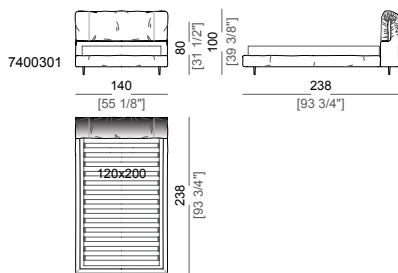

Bed
Letto

Bed
Letto

Bed
Letto

Bed (US King Size)
Letto (US King Size)