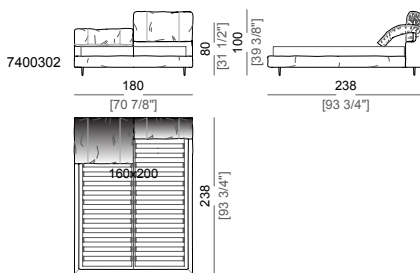

Crazy Dream

Structure: wood. Slatted base.

Frame upholstery: expanded polyurethane D40 covered with synthetic lining 230gr.

Headboard upholstery: expanded polyurethane D28; outer cover in 100% down proof white cotton filled with 100% natural goose down and quilted synthetic lining 230gr.

Height: 20 cm (slatted base), 30 cm (bedframe).

Feet: metal, finishes: micaceous brown or titanium.

Covers with the following thick fabrics will be supplied without stitching, as indicated in the drawing "A":

Imbottitura fusto testiera: poliuretano espanso D28, rivestito con cotone 100% antipiuma bianco riempito in piuma naturale 100% e con Tomana trapuntata 230gr.

Altezze: 20 cm (piano rete), 30 cm (giroletto).

Bed
Letto

Bed
Letto

Bed
Letto

Bed (US King Size)
Letto (US King Size)