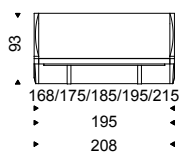

DYLAN

Design Andrea Lucatello

Letto imbottito rivestito in tessuto, pelle o ecopelle come da campionario. Piedi in acciaio cromato. Rete inclusa.

Upholstered bed covered in fabric, synthetic leather or soft leather as per sample card. Chromed steel feet. Slats included.

Lit rembourré et revêtu en tissu, simili cuir ou cuir mince selon échantillons. Pieds en acier chromé. Sommier comprise.

Cama embutida revestida en tejido, ecopiel o piel según muestrario. Patas en acero cromado. Somier incluido.

Gepolstertes Bett mit Gewebe, Kunstlederbezug oder Softlederbezug laut Musterkarte. Beine aus verchromtem Stahl. Lattenrost inklusive.