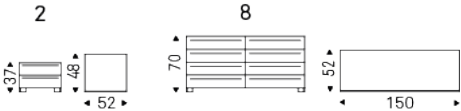

DYNO

Dimension