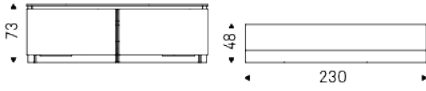

EUROPA KERAMIK

Product description

Sideboard with sliding doors and insert into the top in ceramic Marmi Calacatta (KM01), Alabastro (KM02), Ardesia (KM04), matt Golden Calacatta (KM05), glossy Golden Calacatta (KM06) matt Portoro (KM07), glossy Portoro (KM08), glossy Sahara Noir (KM09), Emperador (KM10), Makalu (KM11), Breccia (KM12) or Arenal (KM13) and black (OP17) or matt graphite (OP69) painted frame. Internal shelves in clear glass.

EUROPA KERAMIK

Dimension

EUROPA KERAMIK

Design: Paolo Cattelan

Finishes: frame

wood

OP17 matt black

OP69 matt graphite