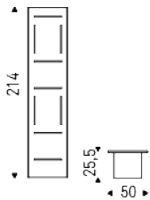

FIFTY

Product description

Modular wall bookcase in bronze (GF15) or white (GF71) lacquered embossed wood. Supplied with joints for upside/down hooking.

FIFTY

Dimension

FIFTY

Finishes

wood