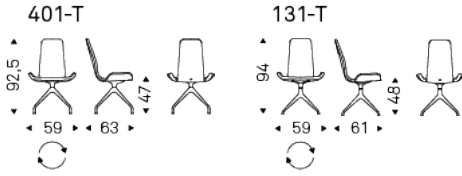

## Product description

Swiveling chair with 4 spokes base (401-T) in graphite, white or black nylon, or with 4 spokes base (131-T) in titanium (GFM11), graphite (GFM69), white (GFM71) or black (GFM73) embossed lacquered aluminium. Cover in fabric, synthetic nubuck, micro nubuck, synthetic leather or soft leather as per sample card. The cover is not removable.

## Dimension