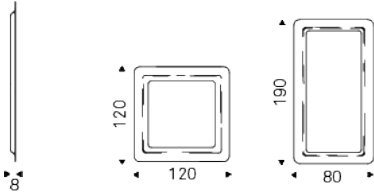

GLENN

Product description

Wall or floor mirror with the whole frame in mirrored, smoked grey or bronze mirrored glass. Mirror is equipped with plates for both horizontal and vertical installation.

GLENN

Dimension