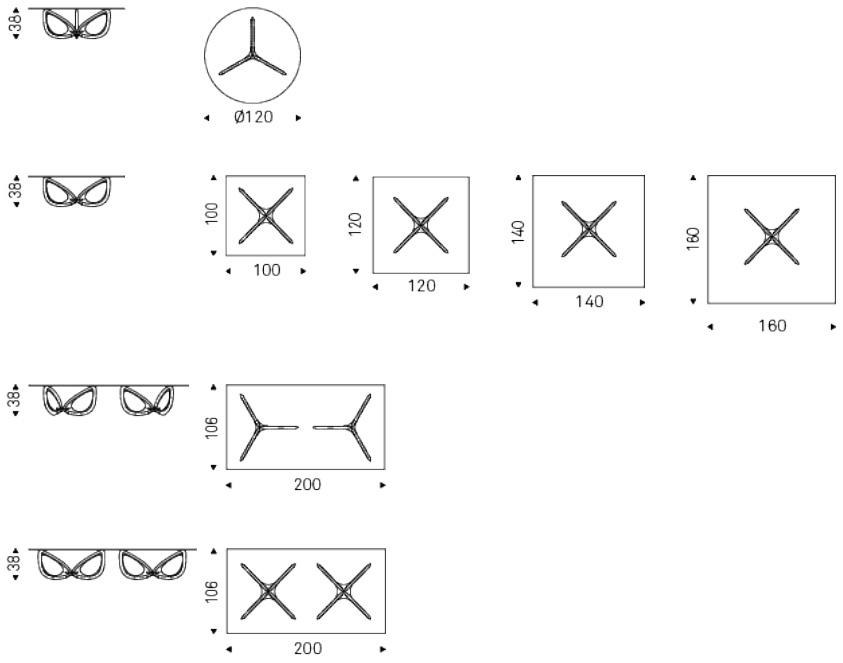

HELIX

Product description

Coffee table with solid Canaletto walnut (NC) and transparent varnished steel (OP0) base. Clear glass top.

HELIX

Dimension

HELIX

Finishes: base

wood

NC walnut
canaletto

Finishes: top

glass

clear