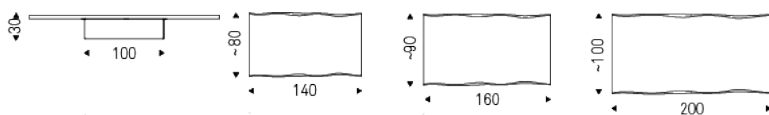

IDEM

Product description

Coffee table with frame in graphite (GFM69) embossed lacquered steel and top in Canaletto walnut (NC), burned oak (RB) or natural oak (RN) with irregular solid wood edges.

IDEM

Dimension