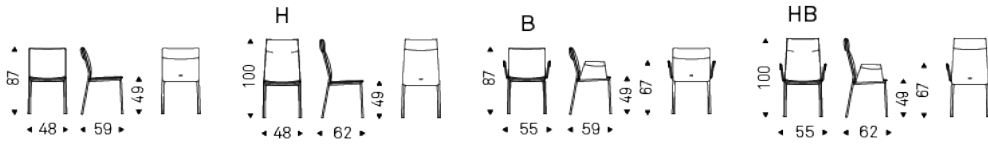

ISABEL

Dimension