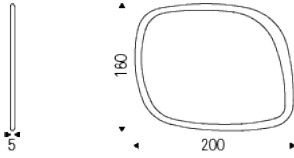

JANEIRO MAGNUM

Product description

Wall mirror with frame in Canaletto walnut (NC) or burned oak (RB). Wall bracket with fixing possibilities in different positions.

JANEIRO MAGNUM

Dimension

JANEIRO MAGNUM