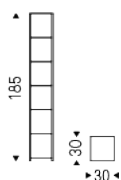

## Product description

Bookcase in black (OP17), grey (OP30), white (OP71), red (OP89) painted steel, titanium (GFM11) or bronze (GFM18) embossed lacquered steel. Max capacity: each shelf kg 7.

## Dimension