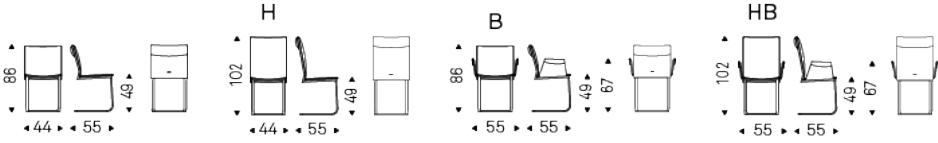

LIZ

Product description

Chair with or without arms with cantilever frame in chromed steel (08). Upholstered seat in fabric, synthetic nubuck, synthetic leather or soft leather as per sample card.

LIZ

Dimension