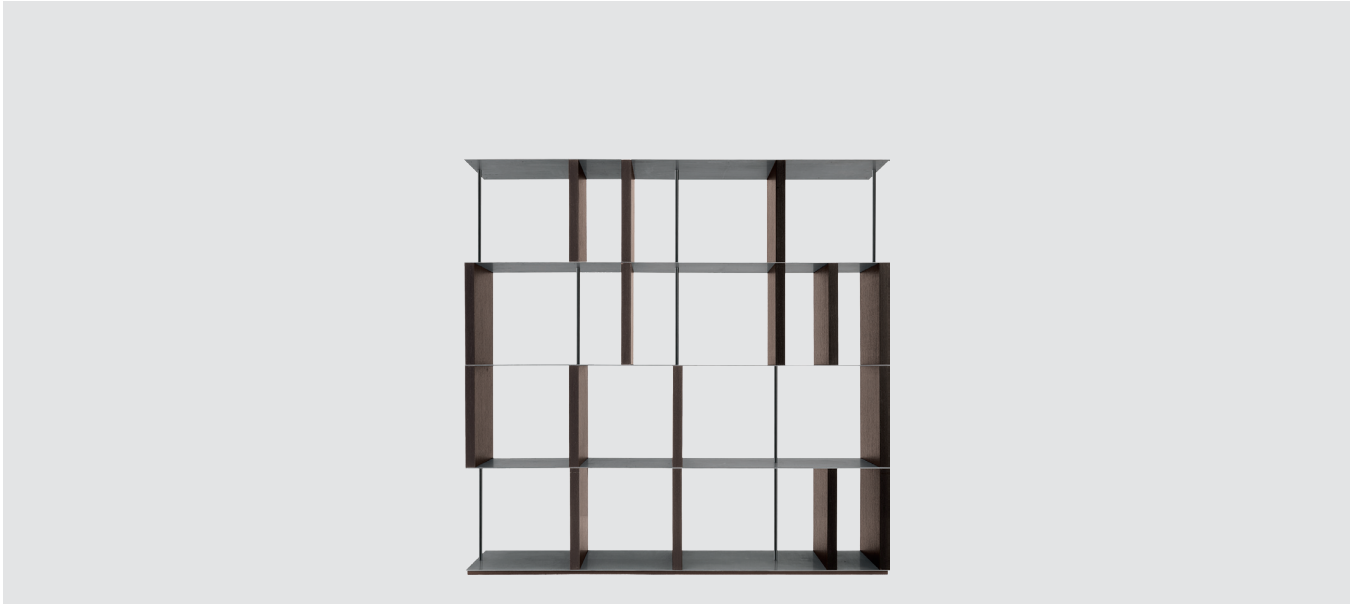

# Manhattan / Bartoli Design

Complementi / Complements

2009

Distanziali in tondino e piani in lamiera di ferro naturale verniciati trasparente. Spalle in legno. Finiture: noce canaletto, rovere therm, laccato opaco e lucido.

Spacers in metal rod and shelves in natural sheet iron, transparent coating. Wooden uprights. Finish: walnut, therm oak, matt and gloss lacquer.