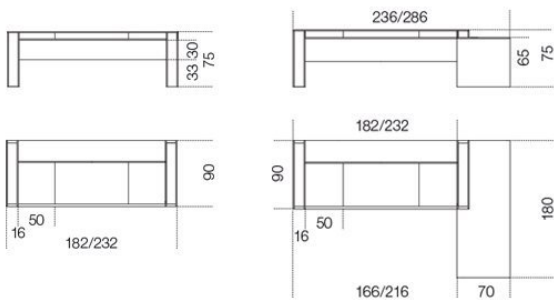

*Milano 1: Scrivania direzionale in appoggio su Milano contenitore con ante e cassetti (fronte) e vani a giorno (retro).*

**Milano**  
*Executive desk with structure and drawers in natural ash, tobacco stained or black lacquered open pore (mod. Layer). 15 mm transparent glass top. Available also 12 mm smoked "grigio Italia" glass top. Suede or leather writing pad as per samples.*

**Milano 1**  
*Executive desk with one side resting on Milano unit with doors and drawers (front) and open (back).*

*Dimensioni / Sizes  
Milano*

*182 x 90 x 75h cm  
232 x 90 x 75h cm*

*Inches  
71¼" x 35½" x 29¾"h  
91½" x 35½" x 29¾"h*

*Milano 1*

*236 x 180 x 75h cm  
286 x 180 x 75h cm*

*Inches  
93" x 71" x 29¾"h  
112¾" x 71" x 29¾"h*