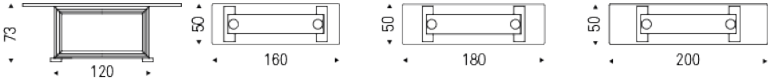

MONACO

Product description

Console with base in Canaletto walnut (NC), burned oak (RB) or polished stainless steel. Polished stainless steel feet. Top with plates in 15mm clear glass. Small reflection irregularities on the stainless steel base are due to manual processing.

MONACO

Design: Giorgio Cattelan

Dimension

MONACO

Finishes: base

wood

NC walnut
canaletto

RB burned oak