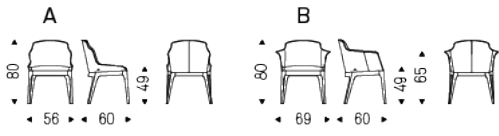

MUSA

Product description

Chair with or without arms with frame in natural ashwood (frN), Canaletto walnut stained ashwood (frNC), burned oak stained ashwood (frRB) or open pore matt white (fr71) or black (fr73). Seat and back upholstered in fabric, synthetic nubuck, micro nubuck, synthetic leather or soft leather as per sample card.

MUSA

Dimension

MUSA

Design: Paolo Cattelan

Finishes: base

wood

fr71 open pore
matt white
ashwood

fr73 open pore
matt black
ashwood