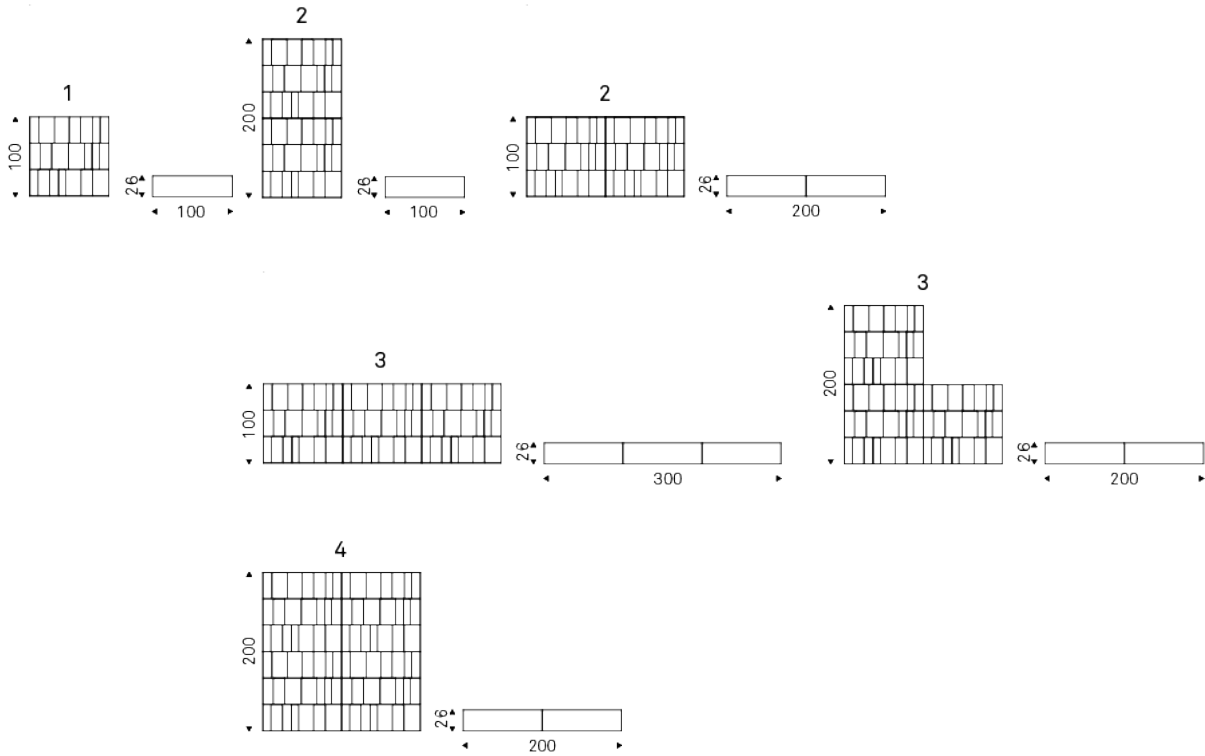

NAUTILUS

Product description

Bookcase in titanium (GFM11), bronze (GFM18), graphite (GFM69) or black (GFM73) embossed lacquered steel, each unit can be set up side by side or stackable. Wall anchorage is necessary if the optional ballast is not fixed.

NAUTILUS

Dimension

NAUTILUS

Finishes: frame

metal

GFM11 titanium
embossed

GFM18 bronze
embossed

GFM69 graphite
embossed