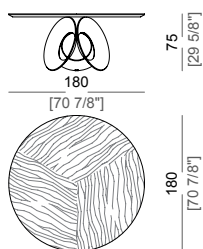

Dining table

Tavolo

5100101