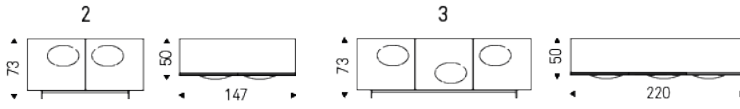

PARAMOUNT

Product description

Sideboard 2 or 3 doors lacquered glossy moka (L4), glossy white (L7), matt white (OP7), matt graphite (OP69) or titanium (M11). Doors in smoked grey or bronze convex mirrored glass with embossed titanium (GFM11) aluminum profiles. Polished stainless steel feet, matt graphite (OP69) or white (OP71) varnished. Internal clear glass shelves. Optional: internal drawer in each door. Optional: mirrored glass top matching the doors colour.

PARAMOUNT

Dimension

PARAMOUNT

Finishes: frame

wood

L4 polished
moka lacquered

L7 polished
white lacquered

M11 titanium