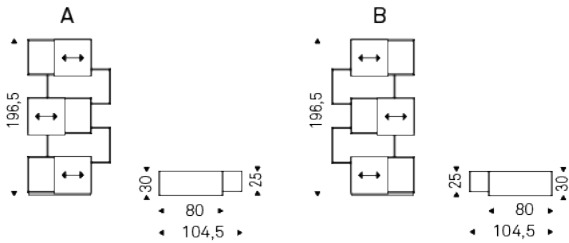

### Product description

Bookshelves container with embossed graphite (GF69) or white (GF71) MDF frame, sliding doors in embossed white (GF71), graphite (GF69), Canaletto walnut (NC), natural oak (RN) or Brushed Bronze MDF. Max capacity: 60 kg spread load.

## Dimension