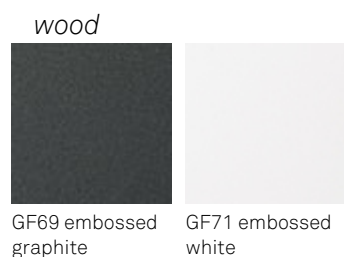

PIQUANT

Finishes: frame