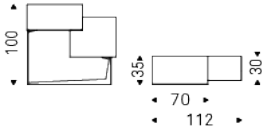

PORTOS

Product description

Bar unit in Canaletto walnut (NC) and matt graphite (OP69) painted wood with mirrored internal frame and glass holder. Base in graphite (GFM69) embossed lacquered steel. LED light. Wall anchorage is required.

PORTOS

Dimension

PORTOS

Design: Andrea Lucatello

Finishes: base

metal

GFM69 graphite
embossed

Finishes: box