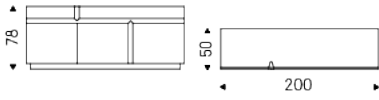

PRISMA

Product description

Sideboard with 3 doors and 2 drawers with internal clear glass shelves. Frame and fronts in burned oak (RB) or Canaletto walnut (NC) with matt graphite (OP69) profiles and base.

PRISMA

Dimension

PRISMA

Finishes: base

metal

OP69 matt
graphite

Finishes: doors and drawers

wood