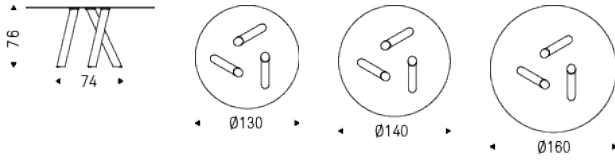

RAY

Product description

Table with base in chromed steel (08) or covered in leather as per sample card. Top in 15mm tempered clear glass.

RAY

Dimension

RAY

Finishes: top

glass