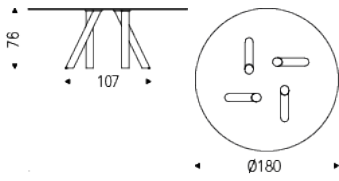

RAY

Product description

Table with base in chromed steel (08) or covered in leather as per sample card. Top in 15mm tempered clear glass.

RAY

Dimension

RAY

Finishes: top

glass