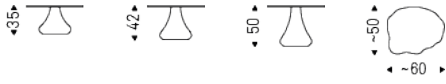

RIO

Product description

Coffee table with base in graphite (GFM69) or white (GFM71) embossed lacquered aluminium. MDF veneered top in log section of walnut tree trunk. Aproximate sizes of the top, each piece is unique and different in shape and size.

RIO

Dimension

RIO

Finishes: base

metal

GFM69 graphite embossed

GFM71 white embossed

Finishes: top