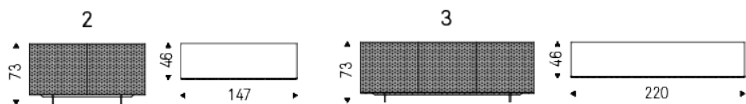

ROYALTON

Product description

Sideboard in titanium (M11) lacquered wood with polyurethane doors. Polished stainless steel feet or matt graphite (OP69) varnished. Internal shelves in clear glass. Optional: internal drawer in each door.

ROYALTON

Dimension

ROYALTON

Design: Philip Jackson

Finishes: frame

wood

M11 titanium

Finishes: feet