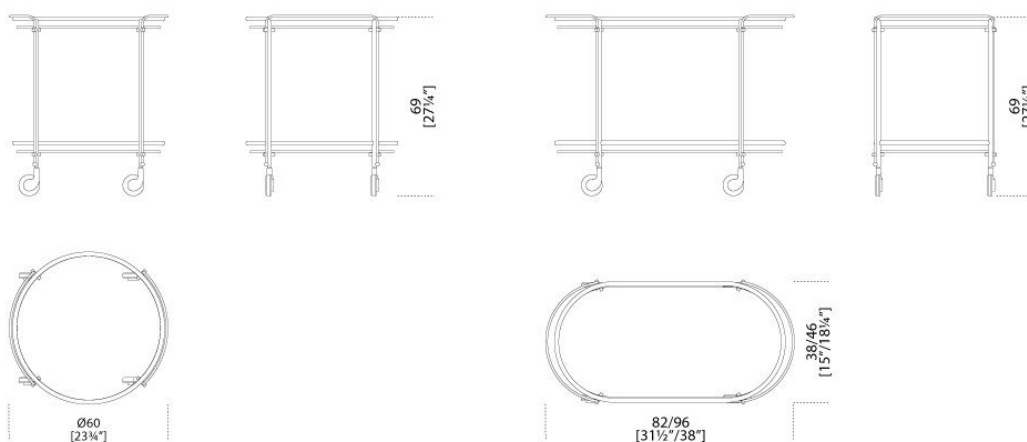

*Trolley in 8mm transparent glass. Painted glass as per samples in the bright or satin version on request. Chromed brass frame. Bright or satin brass frame on request.*

*Dimensioni / Sizes  
Cm (W x D x H)  
T 52/1 82 x 38 x 69  
T 52/296 x 46 x 69*

*Cm (Ø x H)  
T 53 60 x 69*

*Inches (W x D x H)  
T52/132½" x 15" x 27¼"  
T52/238" x 18¼" x 27¼"*

*Inches (Ø x H)  
T53 23¾" x 27¼"*

*Metallo / Metal*

*Cromo*  
*Chrome*

*Ottone lucido*  
*Bright brass*

*Ottone satinato*  
*Satin brass*