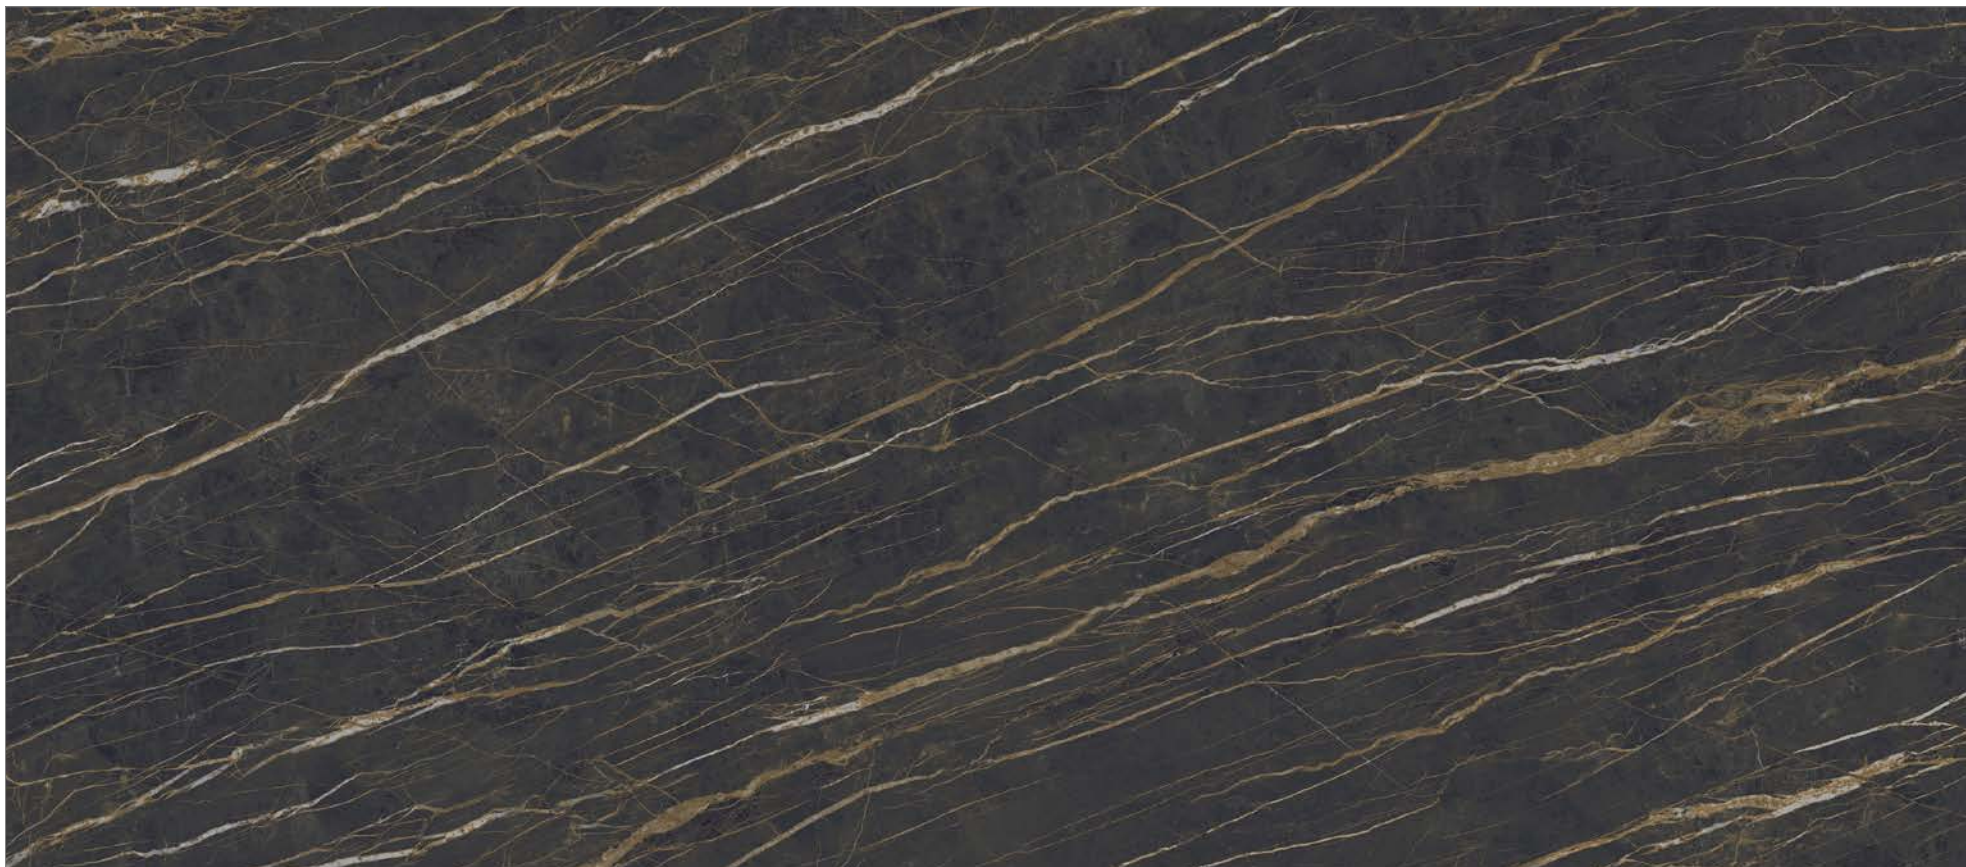

MATT AND GLOSSY PORTORO