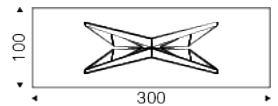

SKORPIO

Dimension