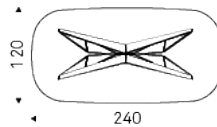

SKORPIO

Product description

Table with base in titanium (GFM11), bronze (GFM18), graphite (GFM69), white (GFM71), or black (GFM73) embossed lacquered steel, Brushed Bronze or Brushed Grey lacquered steel. Top in 15mm clear, extra clear or extra clear glass with reversed bevelled edges. Glass top 12mm on 160x90, 182x90 and 200x106 versions. The top is laid on the base.

SKORPIO

Dimension

SKORPIO

Finishes: base

metal

brushed bronze

brushed grey

GFM11 titanium
embossed