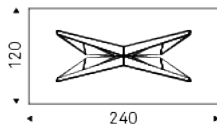

SKORPIO

Dimension