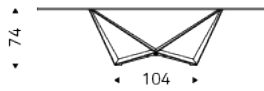

SKORPIO

Dimension