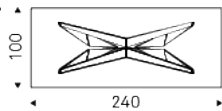

SKORPIO

Dimension