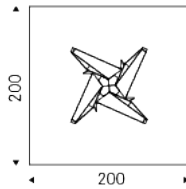

SKORPIO

Dimension