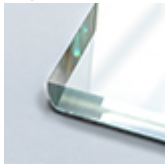

Finishes: top

glass

bevelled extra
clear