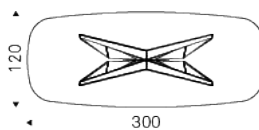

SKORPIO

Product description

Table with base in titanium (GFM11), bronze (GFM18), graphite (GFM69), white (GFM71), or black (GFM73) embossed lacquered steel, Brushed Bronze or Brushed Grey lacquered steel. Top in 15mm clear, extra clear or extra clear glass with reversed bevelled edges. Glass top 12mm on 160x90, 182x90 and 200x106 versions. The top is laid on the base.

SKORPIO

Dimension

SKORPIO

Finishes: base

metal

brushed bronze

brushed grey

GFM11 titanium
embossed