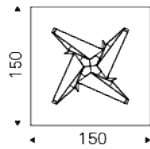

SKORPIO

Dimension