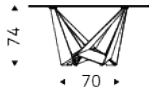

SKORPIO

Dimension