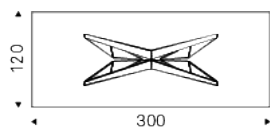

SKORPIO

Dimension