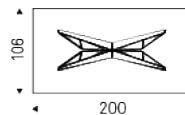

SKORPIO

Dimension