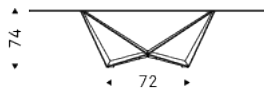

SKORPIO

Dimension