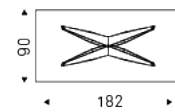

SKORPIO

Product description

Table with base in titanium (GFM11), bronze (GFM18), graphite (GFM69), white (GFM71), or black (GFM73) embossed lacquered steel, Brushed Bronze or Brushed Grey lacquered steel. Top in 15mm clear, extra clear or extra clear glass with reversed bevelled edges. Glass top 12mm on 160x90, 182x90 and 200x106 versions. The top is laid on the base.

SKORPIO

Dimension

SKORPIO

Finishes: base

metal

brushed bronze

brushed grey

GFM11 titanium
embossed