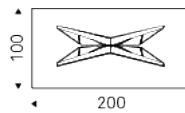

SKORPIO

Dimension