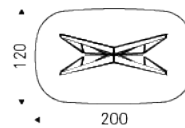

SKORPIO

Product description

Table with base in titanium (GFM11), bronze (GFM18), graphite (GFM69), white (GFM71), or black (GFM73) embossed lacquered steel, Brushed Bronze or Brushed Grey lacquered steel. Top in 15mm clear, extra clear or extra clear glass with reversed bevelled edges. Glass top 12mm on 160x90, 182x90 and 200x106 versions. The top is laid on the base.

SKORPIO

Dimension

SKORPIO

Finishes: base

metal

brushed bronze

brushed grey

GFM11 titanium
embossed