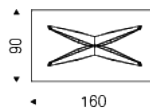

SKORPIO

Product description

Table with base in titanium (GFM11), bronze (GFM18), graphite (GFM69), white (GFM71), or black (GFM73) embossed lacquered steel, Brushed Bronze or Brushed Grey lacquered steel. Top in 15mm clear, extra clear or extra clear glass with reversed bevelled edges. Glass top 12mm on 160x90, 182x90 and 200x106 versions. The top is laid on the base.

SKORPIO

Dimension

SKORPIO

Finishes: base

metal

brushed bronze

brushed grey

GFM11 titanium
embossed