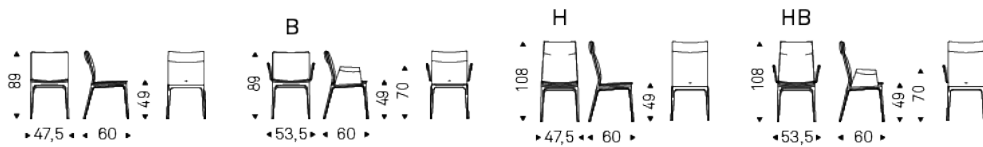

SOFIA

Product description

Chair with or without arms. Frame in natural beech (F1), Canaletto walnut stained beech (FNC), wenghè stained beech (FW), matt white (OP7) or black (OP17) lacquered beech. Cover in fabric, synthetic nubuck, micro nubuck, synthetic leather or soft leather as per sample card. The cover is not removable.

SOFIA

Dimension

SOFIA

Finishes: base

wood

F1 natural
stained beech

FNC walnut
canaletto
stained beech

FW dark wenghè
stained beech