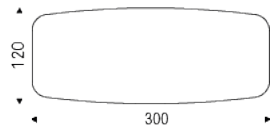

## Product description

Table with base in titanium (GFM11), bronze (GFM18), graphite (GFM69) or black (GFM73) embossed lacquered steel. Marmi Calacatta (KM01), Alabastro (KM02), Ardesia (KM04), matt Golden Calacatta (KM05), glossy Golden Calacatta (KM06), matt Portoro (KM07), glossy Portoro (KM08), glossy Sahara Noir (KM09), Emperador (KM10), Makalu (KM11), Breccia (KM12) or Arenal (KM13) ceramic top. The top is laid on the base.

## Dimension