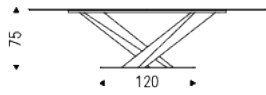

## Product description

Table with base in titanium (GFM11), bronze (GFM18), graphite (GFM69) or black (GFM73) embossed lacquered steel. Marmi Calacatta (KM01), Alabastro (KM02), Ardesia (KM04), matt Golden Calacatta (KM05), glossy Golden Calacatta (KM06), matt Portoro (KM07), glossy Portoro (KM08), glossy Sahara Noir (KM09), Emperador (KM10), Makalu (KM11), Breccia (KM12) or Arenal (KM13) ceramic top. The top is laid on the base.

## Dimension