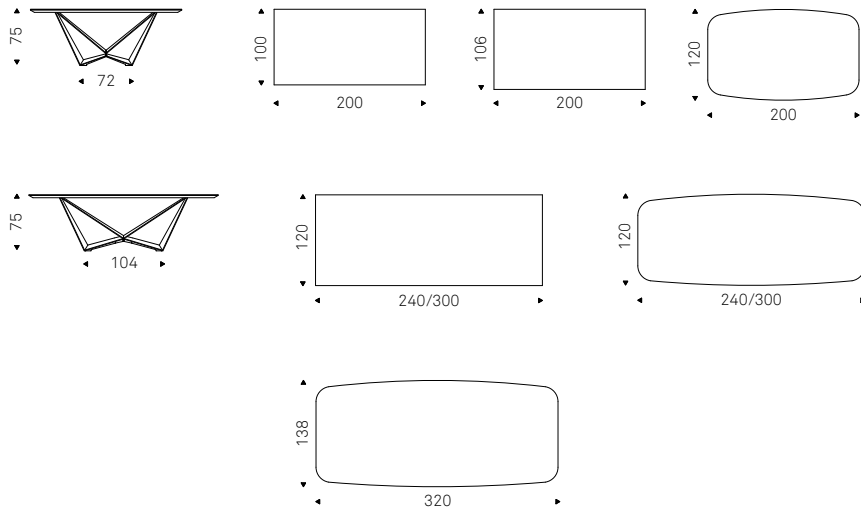

Table with transparent varnished metal base, titanium, white, black, or graphite embossed lacquered steel or Brushed Bronze lacquered steel. Top in ceramic Marmi Calacatta, Alabastro, Ardesia, matt Golden Calacatta, glossy Golden Calacatta, matt Portoro, glossy Portoro, glossy Sahara Noir, Emperador, Makalu or Brown Zinc.

Table avec base en acier laqué transparent, gaufré titane, blanc, noir ou graphite ou Brushed Bronze. Plateau en céramique Marmi dans les couleurs Calacatta, Alabastro, Ardesia, Golden Calacatta opaque, Golden Calacatta brillante, Portoro opaque, Portoro brillant, Sahara Noir brillant, Emperador, Makalu ou Brown Zinc.

Mesa con base en acero barnizado transparente, gofrado titanio, blanco, negro o graphite o Brushed Bronze. Sobre en cerámica Marmi colores Calacatta, Alabastro, Ardesia, Golden Calacatta mate, Golden Calacatta brillo, Portoro mate, Portoro brillo, Sahara Noir brillo, Emperador, Makalu o cerámica Brown Zinc.

Esstisch mit Basis aus Metall lackiert transparent oder titan, weiß, schwarz oder graphite gaufriert oder Brushed Bronze. Platte in Keramik Marmi in den Farben Calacatta, Alabastro, Ardesia, matt Golden Calacatta, glänzend Golden Calacatta, matt Portoro, glänzend Portoro, glänzend Sahara Noir, Emperador, Makalu oder Keramik Brown Zinc.