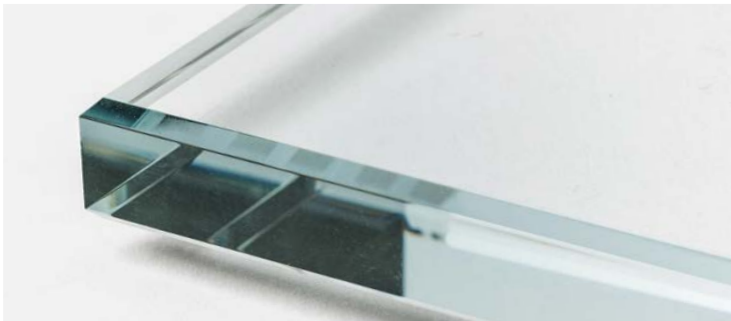

Extra-clear