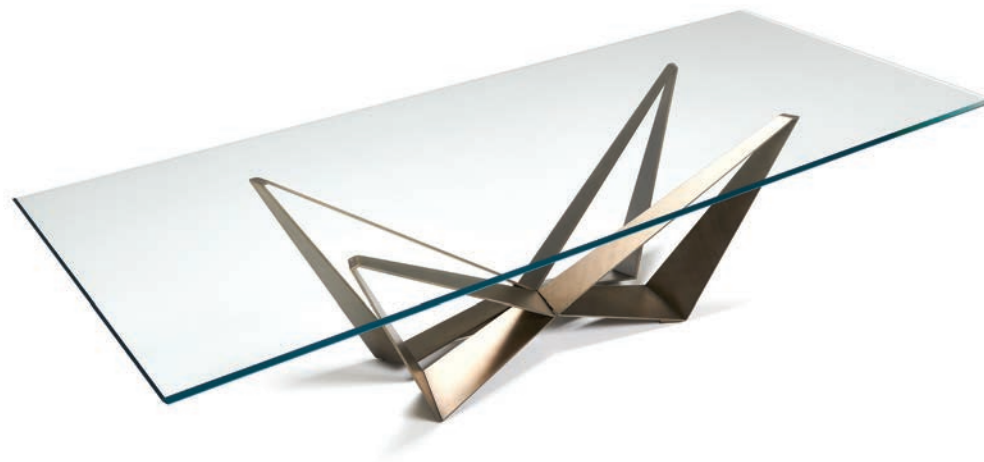

Table with transparent varnished metal base, titanium, white, black, or graphite embossed lacquered steel or Brushed Bronze lacquered steel. Top in 15mm clear, extra clear or extra clear glass with reversed bevelled edges. Glass top 12mm on 182x90 and 200x106 versions. The top is laid on the base.

Table avec base en acier laqué transparent, gaufré titane, blanc, noir ou graphite ou Brushed Bronze. Plateau en verre clair 15 mm, extra-clair ou extra-clair avec bords biseautés inversés. Les plateaux 182x90 et 200x106 sont de 12mm. Plateau en appui.

Mesa con base en acero barnizado transparente, gofrado titanio, blanco, negro o graphite o Brushed Bronze. Sobre en cristal 15mm transparente, transparente extraclaro o transparente extraclaro con bordes biselados inversos. Los sobros 182x90cm y 200x106cm son de 12mm. Sobre en apoyo.

Esstisch mit Basis aus Metall lackiert transparent oder titan, weiß, schwarz oder graphite gaufriert oder Brushed Bronze. Platte in 15mm Glas transparent, extra hell transparent, oder extra hell mit Kanten umgekehrt facettiert. Platten in 182x90 und 200x106 haben 12 mm Dicke. Die Platte ist auf der Basis aufgelegt.