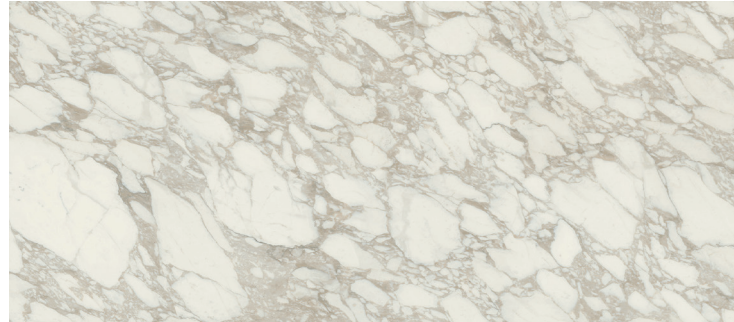

SKORPIO KER-WOOD ROUND matt Portoro/burned oak
chairs MAGDA COUTURE - lamps SABLIER - bookcase AIRPORT - rug CHENNAI

TOP FINISHES

Glass

Clear

Extra-clear

CrystalArt

Keramik

Calacatta