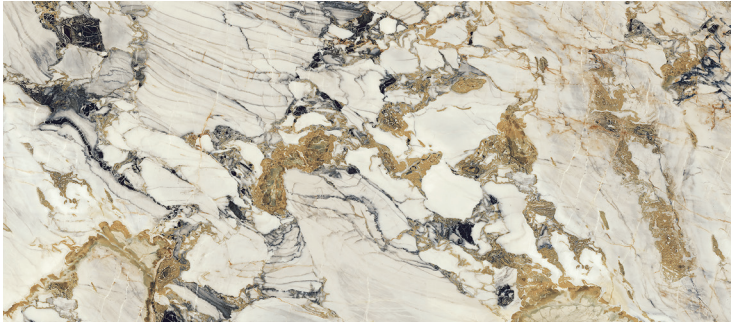

Golden Calacatta

Alabastro

TOP FINISHES

Keramik

Makalu

Ardesia

Emperador

Matt and Glossy Portoro

Sahara Noir

TOP FINISHES

Wood

NC - Walnut Canaletto

RB - Burned Oak

HR - Heritage Oak

OLM73 - Elm open pore matt black

RN - Natural Oak