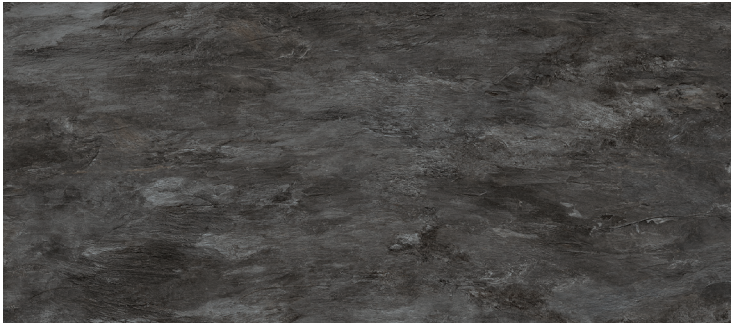

TOP FINISHES

Keramik

Ardesia