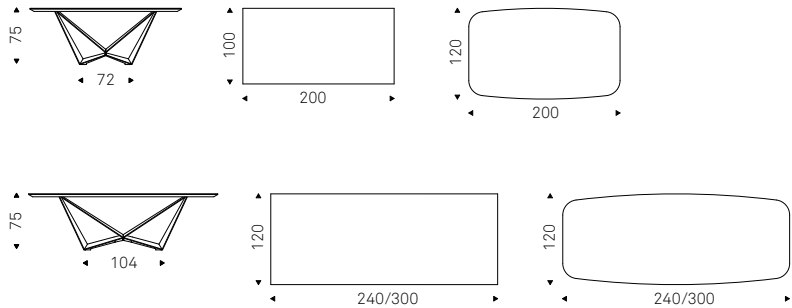

Skorpio CrystalArt

Paolo Cattelan - Andrea Lucatello | 2019

Tavolo con base in acciaio verniciato trasparente, goffrato titanio, bianco, nero o graphite o Brushed Bronze. Piano in cristallo 12mm extrachiaro bisellato con stampa artistica decorativa.

Table with transparent varnished metal base, titanium, white, black or graphite embossed lacquered steel or Brushed Bronze lacquered steel. Top 12mm thick in extra clear bevelled glass with artistic decorative printing.

Table avec base en acier laqué transparent, gaufré titane, blanc, noir ou graphite ou Brushed Bronze. Plateau en verre 12mm extra-clair avec bords biseautés et impression artistique décorative.

Mesa con base en acero barnizado transparente, gofrado titanio, blanco, negro o graphite o Brushed Bronze. Sobre en cristal 12mm extraclaro biselado con impresión artística decorativa.

Esstisch mit Basis aus Metall lackiert transparent oder titan, weiß, schwarz oder graphite gaufriert oder Brushed Bronze. 12 mm Glasplatte extra hell facettiert mit schmückendem Kunstdruck.