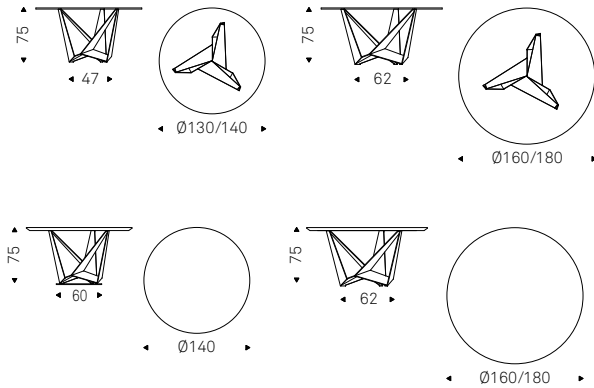

Table with base in titanium, white, black or graphite embossed steel or Brushed Bronze. Top in Canaletto walnut or burned oak, in clear or extra clear glass with bevelled 15mm edges. The ø140 cm version with wood top includes a ballast on the base. Optional central swiveling tray Lazy Susan.

Table avec base en acier gaufré titane, blanc, noir ou graphite ou Brushed Bronze. Plateau en bois noyer Canaletto ou rovere brulé, verre clair ou extra-clair 15 mm avec bord biseauté. La version avec plateau en bois ø140 cm inclut une plaque sur la base. Optionnel: plateau centre table pivotant Lazy Susan.

Mesa con base en acero barnizado gofrado titanio, blanco, negro o graphite o Brushed Bronze. Sobre en madera nogal Canaletto o roble ahumado, en cristal transparente o transparente extraclaro con borde biselado 15mm. La versión ø140cm con sobre de madera incluye una placa en la base. Opcional bandeja centro mesa giratoria Lazy Susan.

Esstisch mit Basis aus Metall lackiert titan, weiß, schwarz oder graphit gaufriert oder Brushed Bronze. Platte in Nussbaum Canaletto, "verbrannte Eiche", Glas transparent oder Glas extra hell transparent mit Kanten facettiert 15 mm Dick. Die ø140 Holz Top-Version setzt eine Grundplatte Ballast ein. Optional drehbare Tablett Lazy Susan.