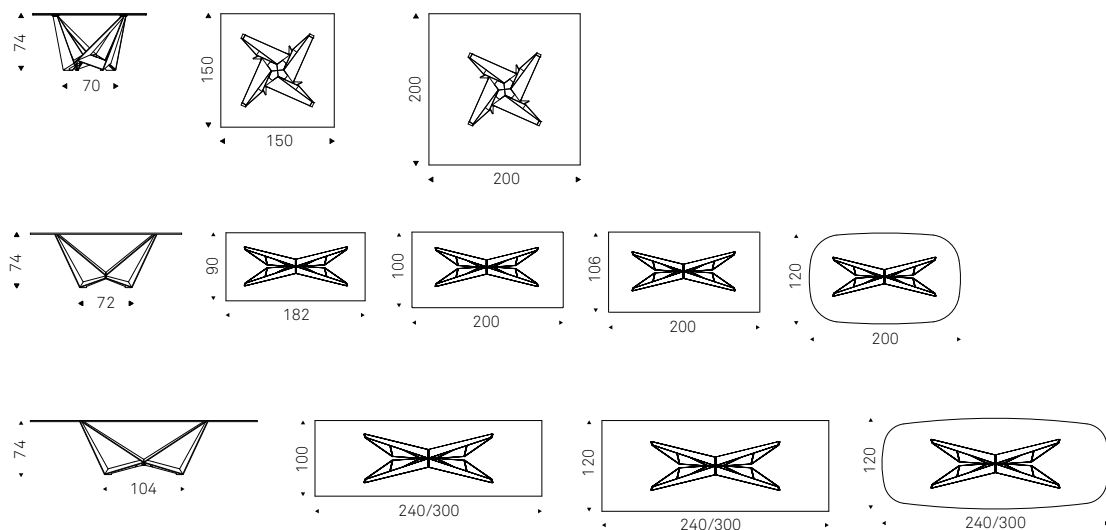

Table with transparent varnished metal base, titanium, white, black, or graphite embossed lacquered steel or Brushed Bronze lacquered steel. Top in 15mm clear, extra clear or extra clear glass with reversed bevelled edges. Glass top 12mm on 182x90 and 200x106 versions. The top is laid on the base.

Table avec base en acier laqué transparent, gaufré titane, blanc, noir ou graphite ou Brushed Bronze. Plateau en verre clair 15 mm, extra-clair ou extra-clair avec bords biseautés inversés. Les plateaux 182x90 et 200x106 sont de 12mm. Plateau en appui.

Mesa con base en acero barnizado transparente, gofrado titanio, blanco, negro o graphite o Brushed Bronze. Sobre en cristal 15mm transparente, transparente extraclaro o transparente extraclaro con bordes biselados inversos. Los sobros 182x90cm y 200x106cm son de 12mm. Sobre en apoyo.

Esstisch mit Basis aus Metall lackiert transparent oder titan, weiß, schwarz oder graphite gaufriert oder Brushed Bronze. Platte in 15mm Glas transparent, extra hell transparent, oder extra hell mit Kanten umgekehrt facettiert. Platten in 182x90 und 200x106 haben 12 mm Dicke. Die Platte ist auf der Basis aufgelegt.