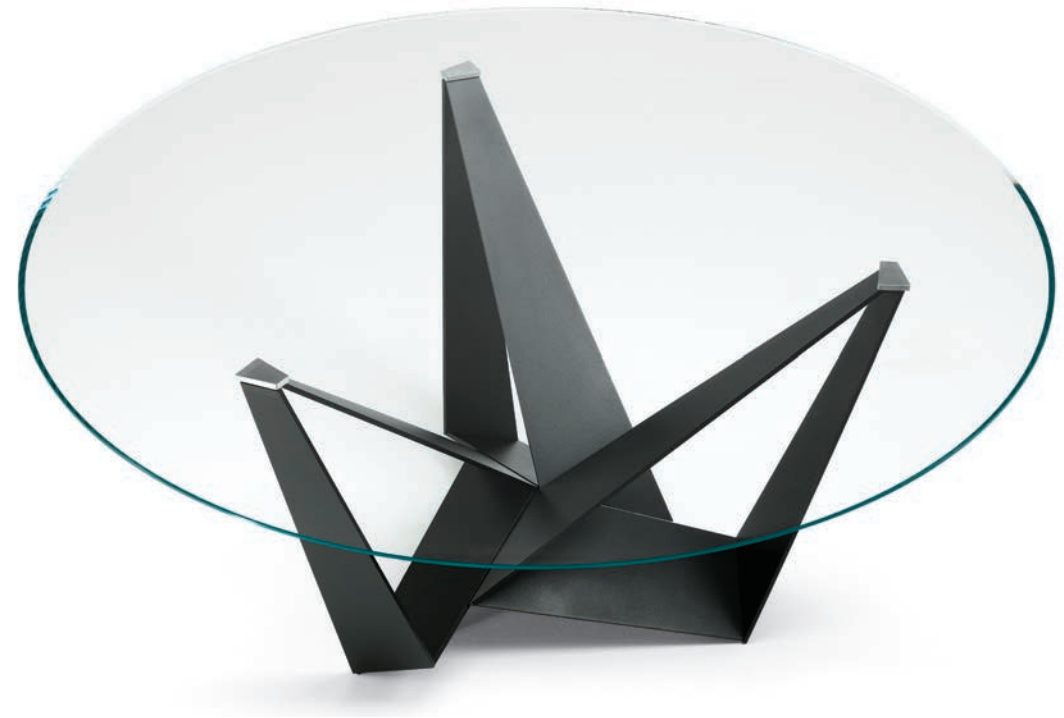

Table with base in titanium, white, black or graphite embossed steel or Brushed Bronze. Top in Canaletto walnut or burned oak, in clear or extra clear glass with bevelled 15mm edges. The ø140 cm version with wood top includes a ballast on the base. Optional central swiveling tray Lazy Susan.

Table avec base en acier gaufré titane, blanc, noir ou graphite ou Brushed Bronze. Plateau en bois noyer Canaletto ou rovere brulé, verre clair ou extra-clair 15 mm avec bord biseauté. La version avec plateau en bois ø140 cm inclut une plaque sur la base. Optionnel: plateau centre table pivotant Lazy Susan.

Mesa con base en acero barnizado gofrado titanio, blanco, negro o graphite o Brushed Bronze. Sobre en madera nogal Canaletto o roble ahumado, en cristal transparente o transparente extraclaro con borde biselado 15mm. La versión ø140cm con sobre de madera incluye una placa en la base. Opcional bandeja centro mesa giratoria Lazy Susan.

Esstisch mit Basis aus Metall lackiert titan, weiß, schwarz oder graphit gaufriert oder Brushed Bronze. Platte in Nussbaum Canaletto, "verbrannte Eiche", Glas transparent oder Glas extra hell transparent mit Kanten facettiert 15 mm Dick. Die ø140 Holz Top-Version setzt eine Grundplatte Ballast ein. Optional drehbare Tablett Lazy Susan.