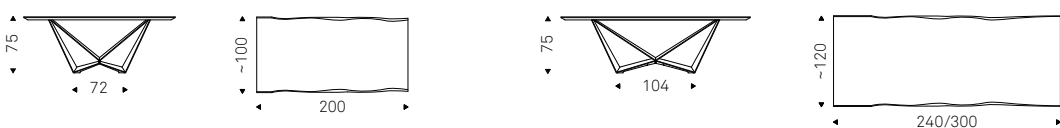

VERSION A

VERSION B

VERSION C

VERSION S

SKORPIO WOOD Canaletto walnut
chairs ARCADIA - lamps VENEZIA - sideboard EUROPA - mirror WISH

SKORPIO WOOD Elm open pore matt black
"C Version" with Brushed Bronze lacquered and rounded lower profile