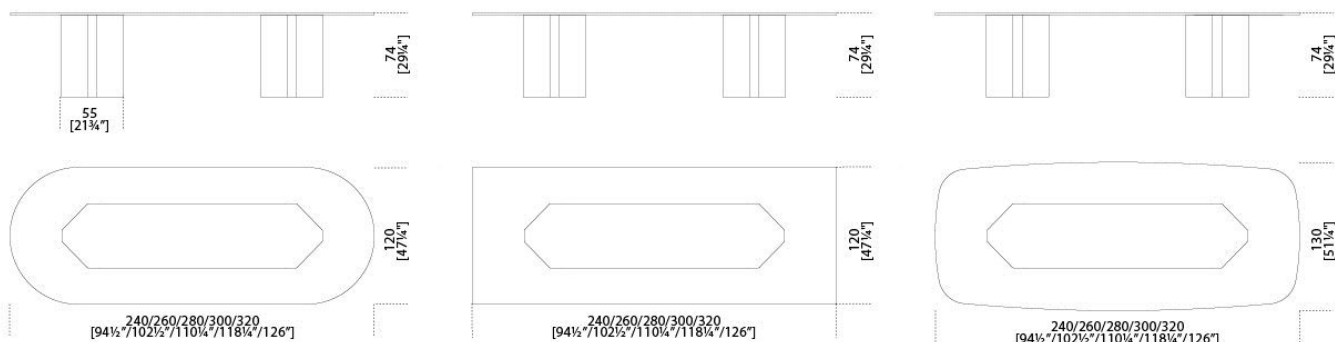

Table with 15mm extralight transparent glass top, Painted only in the middle part, as per samples in the bright version. Wooden base covered by painted glass. Available with cable management, on request. Akim is suitable for modular compositions also in customized sizes (Akim System).

Dimensioni / Sizes

Cm (W x D x H)
 240 x 120 x 74
 260 x 120 x 74
 280 x 120 x 74
 300 x 120 x 74
 320 x 120 x 74
 240 x 130 x 74
 260 x 130 x 74
 280 x 130 x 74
 300 x 130 x 74
 320 x 130 x 74

Inches (W x D x H)

94½" x 47¼" x 29¼"
 102½" x 47¼" x 29¼"
 110¼" x 47¼" x 29¼"
 118¼" x 47¼" x 29¼"
 126" x 47¼" x 29¼"
 94½" x 51¼" x 29¼"
 102½" x 51¼" x 29¼"
 110¼" x 51¼" x 29¼"
 118¼" x 51¼" x 29¼"
 126" x 51¼" x 29¼"