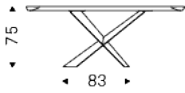

TERMINAL KERAMIK PREMIUM

Dimension