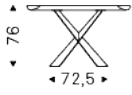

TERMINAL KERAMIK PREMIUM

Dimension