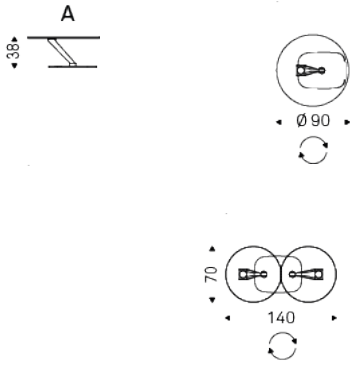

VIPER

Product description

Coffee table with base in graphite (GFM69) embossed lacquered steel. One or two swiveling clear or fumé glass tops.

VIPER

Dimension

VIPER

Finishes: base

metal